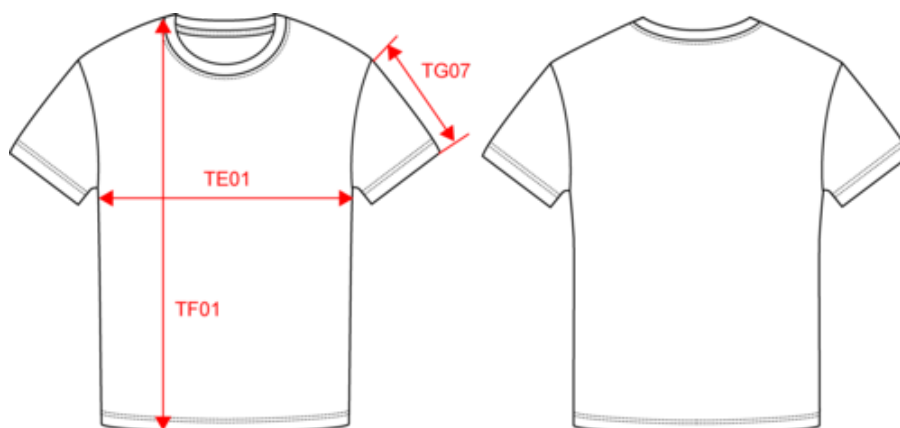

KARIBAN

K3027IC

T-shirt BIO150IC ronde hals kind

Afmeting

Measurements in cm	2/4	4/6	6/8	8/10	10/12	12/14
TE01 - 1/2 chest width at 1.5cm below armhole	33.50	35.00	36.50	39.00	42.50	46.00
TF01 - Total height from HSP	39.00	44.00	49.00	54.00	59.00	64.00
TG07 - Short sleeve length	10.75	12.75	14.75	16.75	19.25	21.75