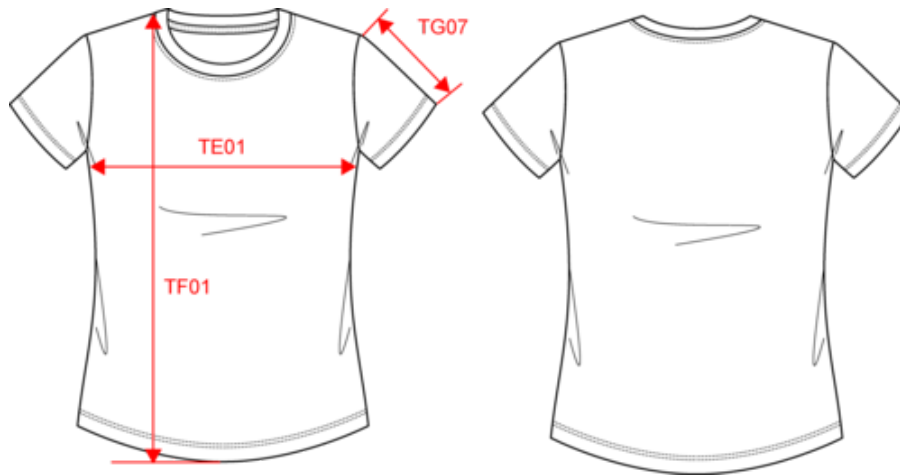

KARIBAN

K3026IC

Dames-t-shirt BIO150IC ronde hals

Afmeting

Measurements in cm	XS	S	M	L	XL	XXL	3XL
TE01 - 1/2 chest width at 1.5cm below armhole	43.00	46.00	49.00	52.00	55.00	58.00	61.00
TF03 - Front total height from HSP	60.00	62.00	64.00	66.00	68.00	70.00	72.00
TG07 - Short sleeve length	15.75	16.50	17.25	18.00	18.75	19.50	20.25