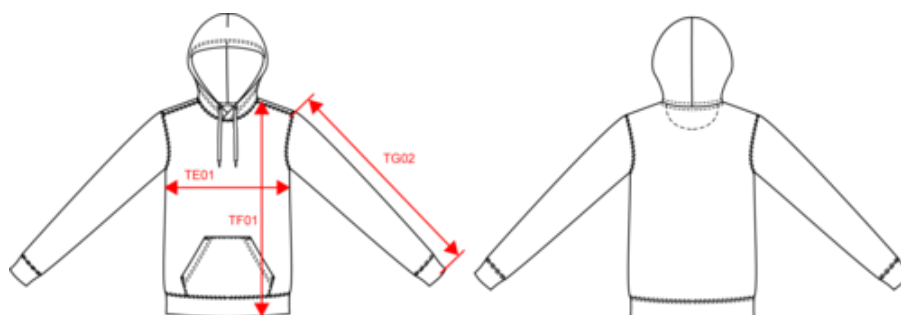

KARIBAN

K4028

Ecologische damessweater met capuchon

Afmeting

Measurements in cm	XS	S	M	L	XL	XXL
TE01 - 1/2 chest width at 1.5cm below armhole	45.00	48.00	51.00	54.00	57.00	60.00
TF01 - Total height from HSP	61.50	63.50	65.50	67.50	69.50	71.50
TG02 - Long sleeve length	60.00	61.00	62.00	63.00	64.00	65.00