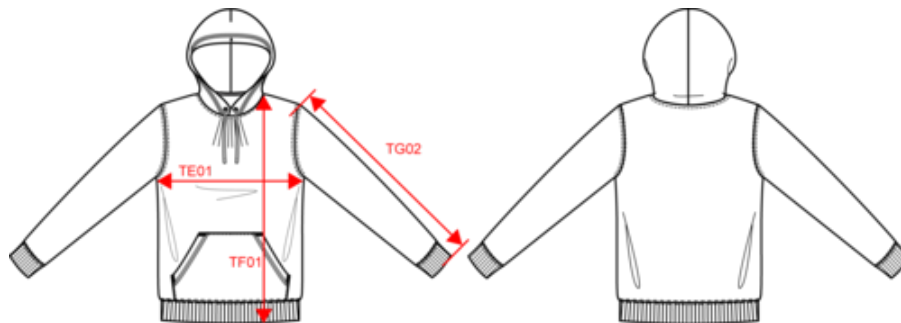

KARIBAN

K443

Hooded sweatshirt

Afmeting

Measurements in cm	XS	S	M	L	XL	XXL	3XL	4XL
TE01 - 1/2 chest width at 1.5cm below armhole	51.00	54.00	57.00	60.00	63.00	66.00	69.00	72.00
TF01 - Total height from HSP	69.00	71.00	73.00	75.00	77.00	79.00	81.00	83.00
TG02 - Long sleeve length	63.50	65.00	67.00	68.00	69.50	71.00	72.50	74.00